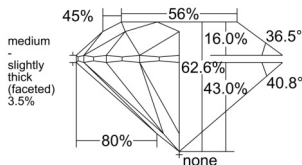

GIA®

FACSIMILE

GIA REPORT 2554204945

Verify this report at GIA.edu

GIA NATURAL DIAMOND DOSSIER®

May 09, 2026
GIA Report Number 2554204945
Shape and Cutting Style ..... Round Brilliant
Measurements ..... 5.74 - 5.77 x 3.61 mm

GRADING RESULTS

Carat Weight ..... 0.73 carat
Color Grade ..... J
Clarity Grade VS2
Cut Grade ..... Excellent

ADDITIONAL GRADING INFORMATION

Polish ..... Excellent
Symmetry ..... Excellent
Fluorescence ..... None
Clarity Characteristics ..... Crystal, Cloud
Inscription(s): GIA 2554204945

PROPORTIONS

GRADING SCALES

GIA COLOR SCALE

COLORLESS	D
	E
	F
	G
	H
	I
	J
NEAR COLORLESS	K
	L
FAIN	M
	N
	O
	P
VERY LIGHT	Q
	R
	S
	T
	U
	V
	W
	X
	Y
LIGHT	Z

GIA CLARITY SCALE

FLAWLESS	INTERNAL FLAWLESS	
		FLAWLESS
VERY VERY SLIGHTLY INCLUDED	VVS₁	
	VVS₂	
VERY SLIGHTLY INCLUDED	VS₁	
	VS₂	
SLIGHTLY INCLUDED	SI₁	
	SI₂	
INCLUDED	I₁	
	I₂	
	I₃	

GIA CUT SCALE

EXCELLENT
VERY GOOD
GOOD
FAIR
POOR