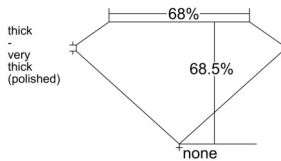

GIA®

FACSIMILE

GIA REPORT 2554206079

Verify this report at GIA.edu

GIA NATURAL DIAMOND DOSSIER®

May 08, 2026
GIA Report Number 2554206079
Shape and Cutting Style ..... **Cut-Cornered Rectangular Modified Brilliant**
Measurements ..... 5.31 x 3.84 x 2.63 mm

GRADING RESULTS

Carat Weight ..... 0.50 carat
Color Grade ..... D
Clarity Grade VS1

ADDITIONAL GRADING INFORMATION

Polish ..... Excellent
Symmetry ..... Excellent
Fluorescence ..... Faint
Clarity Characteristics ..... Crystal, Pinpoint
Inscription(s): GIA 2554206079

PROPORTIONS

Profile not to actual proportions

GRADING SCALES

GIA COLOR SCALE		GIA CLARITY SCALE			
COLORLESS	D	VERY VERY SLIGHTLY INCLUDED	FLAWLESS		
	E		INTERNALLY FLAWLESS		
	F	VERY SLIGHTLY INCLUDED	VS₁		
	G		VS₂		
	H		VS₁		
	NEAR COLORLESS	I	SLIGHTLY INCLUDED	SI₁	
		J		SI₂	
		FAINT	K	INCLUDED	I₁
			L		I₂
			M		I₃
VERT LIGHT	N		LIGHT		
	O				
	P				
	Q				
	R