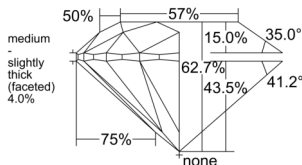

GIA®

FACSIMILE

GIA REPORT 2554207428

Verify this report at GIA.edu

GIA NATURAL DIAMOND DOSSIER®

May 09, 2026
GIA Report Number 2554207428
Shape and Cutting Style ..... Round Brilliant
Measurements ..... 4.26 - 4.28 x 2.68 mm

GRADING RESULTS

Carat Weight ..... 0.30 carat
Color Grade I
Clarity Grade VVS1
Cut Grade ..... Excellent

ADDITIONAL GRADING INFORMATION

Polish ..... Excellent
Symmetry ..... Excellent
Fluorescence ..... None
Clarity Characteristics ..... Cloud, Pinpoint, Feather
Inscription(s): GIA 2554207428

PROPORTIONS

GRADING SCALES

GIA COLOR SCALE

COLORESS	D
	E
	F
	G
	H
	I
	J
NEAR COLORESS	K
	L
FAIN	M
	N
	O
	P
	Q
VERY LIGHT	R
	S
	T
	U
	V
	W
	X
	Y
LIGHT	Z

GIA CLARITY SCALE

FLAWLESS	INTERNAL FLAWLESS	
		FLAWLESS
VERY VERY SLIGHTLY INCLUDED	VVS₁	
	VVS₂	
VERY SLIGHTLY INCLUDED	VS₁	
	VS₂	
SLIGHTLY INCLUDED	SI₁	
	SI₂	
INCLUDED	I₁	
	I₂	
	I₃	

GIA CUT SCALE

EXCELLENT
VERY GOOD
GOOD
FAIR
POOR