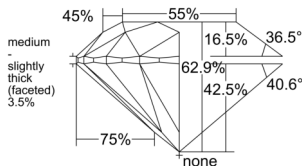

GIA®

FACSIMILE

GIA REPORT 2554219856

Verify this report at GIA.edu

GIA NATURAL DIAMOND DOSSIER®

May 11, 2026
GIA Report Number 2554219856
Shape and Cutting Style ..... Round Brilliant
Measurements ..... 4.77 - 4.80 x 3.01 mm

GRADING RESULTS

Carat Weight ..... 0.42 carat
Color Grade I
Clarity Grade VS1
Cut Grade ..... Excellent

ADDITIONAL GRADING INFORMATION

Polish ..... Excellent
Symmetry ..... Excellent
Fluorescence ..... Strong Blue
Clarity Characteristics ..... Cavity, Needle
Inscription(s): GIA 2554219856

PROPORTIONS

Profile to actual proportions