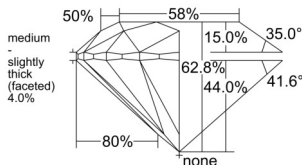

GIA®

FACSIMILE

GIA REPORT 2554241820

Verify this report at GIA.edu

GIA NATURAL DIAMOND DOSSIER®

May 15, 2026
GIA Report Number 2554241820
Shape and Cutting Style ..... Round Brilliant
Measurements ..... 4.27 - 4.30 x 2.69 mm

GRADING RESULTS

Carat Weight ..... 0.30 carat
Color Grade ..... K
Clarity Grade VS1
Cut Grade ..... Excellent

ADDITIONAL GRADING INFORMATION

Polish ..... Excellent
Symmetry ..... Excellent
Fluorescence ..... None
Clarity Characteristics ..... Cloud, Pinpoint
Inscription(s): GIA 2554241820

PROPORTIONS

GRADING SCALES

GIA COLOR SCALE

COLORLESS	D
	E
	F
	G
	H
	I
	J
NEAR COLORLESS	K
	L
FAIN	M
	N
	O
	P
	Q
VERY LIGHT	R
	S
	T
	U
	V
	W
	X
	Y
LIGHT	Z

GIA CLARITY SCALE

FLAWLESS	INTERNAL FLAWLESS	
		FLAWLESS
VERY VERY SLIGHTLY INCLUDED	VVS₁	
	VVS₂	
VERY SLIGHTLY INCLUDED	VS₁	
	VS₂	
SLIGHTLY INCLUDED	SI₁	
	SI₂	
INCLUDED	I₁	
	I₂	
	I₃	

GIA CUT SCALE

EXCELLENT
VERY GOOD
GOOD
FAIR
POOR