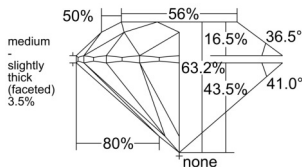

GIA®

FACSIMILE

GIA REPORT 2554264053

Verify this report at GIA.edu

GIA NATURAL DIAMOND DOSSIER®

May 15, 2026
GIA Report Number 2554264053
Shape and Cutting Style ..... Round Brilliant
Measurements ..... 6.09 - 6.14 x 3.87 mm

GRADING RESULTS

Carat Weight ..... 0.90 carat
Color Grade ..... G
Clarity Grade S11
Cut Grade ..... Excellent

ADDITIONAL GRADING INFORMATION

Polish ..... Excellent
Symmetry ..... Excellent
Fluorescence ..... None
Clarity Characteristics..... Cloud, Crystal, Feather
Inscription(s): GIA 2554264053

PROPORTIONS

Profile to actual proportions