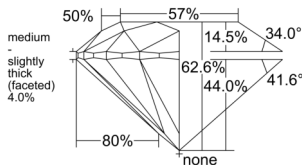

GIA®

FACSIMILE

GIA REPORT 2554271474

Verify this report at GIA.edu

GIA NATURAL DIAMOND DOSSIER®

May 18, 2026
GIA Report Number 2554271474
Shape and Cutting Style ..... Round Brilliant
Measurements ..... 4.46 - 4.49 x 2.80 mm

GRADING RESULTS

Carat Weight ..... 0.34 carat
Color Grade ..... K
Clarity Grade VVS1
Cut Grade ..... Excellent

ADDITIONAL GRADING INFORMATION

Polish ..... Excellent
Symmetry ..... Excellent
Fluorescence ..... None
Clarity Characteristics ..... Indented Natural
Inscription(s): GIA 2554271474

PROPORTIONS

Profile to actual proportions

GRADING SCALES

GIA COLOR SCALE

COLORLESS	D
	E
	F
	G
	H
	I
	J
NEAR COLORLESS	K
	L
Faint	M
	N
	O
	P
	Q
	R
	S
	T
	U
	V
	W
	X
	Y
Light	Z

GIA CLARITY SCALE

FLAWLESS	INTERNAL FLAWLESS	
		FLAWLESS
VERY VERY SLIGHTLY INCLUDED	VVS₁	
	VVS₂	
VERY SLIGHTLY INCLUDED	VS₁	
	VS₂	
SLIGHTLY INCLUDED	SI₁	
	SI₂	
INCLUDED	I₁	
	I₂	
	I₃	

GIA CUT SCALE

EXCELLENT
VERY GOOD
GOOD
FAIR
POOR