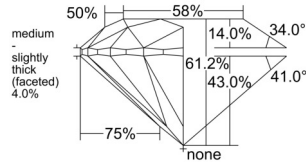

GIA®

FACSIMILE

GIA REPORT 2554283536

Verify this report at GIA.edu

GIA NATURAL DIAMOND DOSSIER®

May 19, 2026
GIA Report Number 2554283536
Shape and Cutting Style ..... Round Brilliant
Measurements ..... 4.73 - 4.75 x 2.90 mm

GRADING RESULTS

Carat Weight ..... 0.40 carat
Color Grade L
Clarity Grade S11
Cut Grade ..... Excellent

ADDITIONAL GRADING INFORMATION

Polish ..... Excellent
Symmetry ..... Excellent
Fluorescence ..... None
Clarity Characteristics ..... Crystal
Inscription(s): GIA 2554283536

PROPORTIONS

Profile to actual proportions

GRADING SCALES

GIA COLOR SCALE

COLOURESS	D
	E
	F
	G
	H
	I
	J
NEAR COLOURESS	K
	L
FAIN	M
	N
	O
	P
VERY LIGHT	Q
	R
	S
	T
	U
	V
	W
	X
	Y
LIGHT	Z

GIA CLARITY SCALE

VERY VERY SLIGHTLY INCLUDED	FLAWLESS
	INTERNALLY FLAWLESS
VERY SLIGHTLY INCLUDED	VVS₁
	VVS₂
SLIGHTLY INCLUDED	VS₁
	VS₂
INCLUDED	SI₁
	SI₂
	I₁
	I₂
	I₃

GIA CUT SCALE

EXCELLENT
VERY GOOD
GOOD
FAIR
POOR