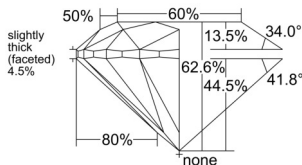

GIA®

FACSIMILE

GIA NATURAL DIAMOND DOSSIER®

May 20, 2026
GIA Report Number 2554283642
Shape and Cutting Style ..... Round Brilliant
Measurements ..... 4.68 - 4.70 x 2.94 mm

GRADING RESULTS

Carat Weight ..... 0.40 carat
Color Grade ..... J
Clarity Grade VS1
Cut Grade ..... Excellent

ADDITIONAL GRADING INFORMATION

Polish ..... Excellent
Symmetry ..... Excellent
Fluorescence ..... None
Clarity Characteristics ..... Feather, Pinpoint
Inscription(s): GIA 2554283642

GIA REPORT 2554283642

Verify this report at GIA.edu

PROPORTIONS

Profile to actual proportions