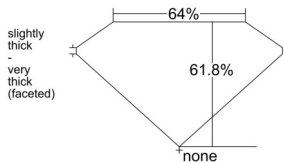

GIA®

FACSIMILE

GIA REPORT 2554285339

Verify this report at GIA.edu

GIA NATURAL DIAMOND DOSSIER®

May 18, 2026
GIA Report Number 2554285339
Shape and Cutting Style ..... Oval Brilliant
Measurements ..... 6.50 x 4.49 x 2.78 mm

GRADING RESULTS

Carat Weight ..... 0.51 carat
Color Grade I
Clarity Grade VS1

ADDITIONAL GRADING INFORMATION

Polish ..... Very Good
Symmetry ..... Good
Fluorescence ..... None
Clarity Characteristics..... Crystal, Needle
Inscription(s): GIA 2554285339

PROPORTIONS

Profile not to actual proportions

GRADING SCALES

GIA COLOR SCALE		GIA CLARITY SCALE			
COLORLESS	D	VERY VERY SLIGHTLY INCLUDED	FLAWLESS		
	E		INTERNALLY FLAWLESS		
	F	VERY SLIGHTLY INCLUDED	VS₁		
	G		VS₂		
	H		VS₁		
	NEAR COLORLESS	I	SLIGHTLY INCLUDED	VS₂	
		J		SI₁	
		FAINT	K	INCLUDED	SI₂
			L		I₁
			M		I₂
VERT LIGHT	N	LIGHT	I₃		
	O				
	P				
	Q				
	R