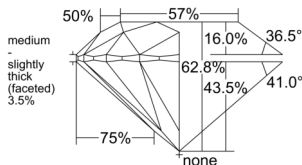

GIA®

FACSIMILE

GIA REPORT 2554292521

Verify this report at GIA.edu

GIA NATURAL DIAMOND DOSSIER®

May 20, 2026
GIA Report Number 2554292521
Shape and Cutting Style ..... Round Brilliant
Measurements ..... 5.25 - 5.27 x 3.30 mm

GRADING RESULTS

Carat Weight ..... 0.56 carat
Color Grade ..... H
Clarity Grade VS1
Cut Grade ..... Excellent

ADDITIONAL GRADING INFORMATION

Polish ..... Excellent
Symmetry ..... Excellent
Fluorescence ..... None
Clarity Characteristics..... Crystal, Cloud, Pinpoint
Inscription(s): GIA 2554292521

PROPORTIONS

Profile to actual proportions