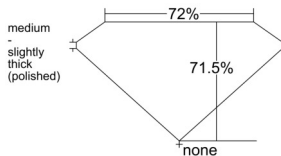

GIA®

FACSIMILE

GIA REPORT 2554294247

Verify this report at GIA.edu

GIA NATURAL DIAMOND DOSSIER®

May 22, 2026
GIA Report Number 2554294247
Shape and Cutting Style ..... Square Modified Brilliant
Measurements ..... 3.75 x 3.73 x 2.67 mm

GRADING RESULTS

Carat Weight ..... 0.30 carat
Color Grade ..... D
Clarity Grade VS1

ADDITIONAL GRADING INFORMATION

Polish ..... Excellent
Symmetry ..... Very Good
Fluorescence ..... None
Clarity Characteristics..... Crystal, Needle, Pinpoint
Inscription(s): GIA 2554294247

PROPORTIONS

Profile not to actual proportions

GRADING SCALES

GIA COLOR SCALE		GIA CLARITY SCALE			
COLORLESS	D	VERY VERY SLIGHTLY INCLUDED	FLAWLESS		
	E		INTERNALLY FLAWLESS		
	F	VERY SLIGHTLY INCLUDED	VS₁		
	G		VS₂		
	H		VS₁		
	NEAR COLORLESS	I	SLIGHTLY INCLUDED	SI₁	
		J		SI₂	
		FAINT	K	INCLUDED	I₁
			L		I₂
			M		I₃
VERT LIGHT	N				
	O				
	P				
	Q				
	R				
	S				
	T				
LIGHT	U				
	V				
	W				
	X				
Y					
Z