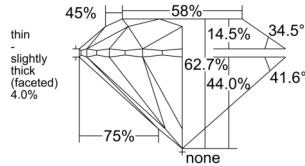

GIA®

FACSIMILE

GIA REPORT 2554297869

Verify this report at GIA.edu

GIA NATURAL DIAMOND DOSSIER®

May 19, 2026
GIA Report Number 2554297869
Shape and Cutting Style ..... Round Brilliant
Measurements ..... 4.69 - 4.72 x 2.95 mm

GRADING RESULTS

Carat Weight ..... 0.40 carat
Color Grade ..... F
Clarity Grade VS1
Cut Grade ..... Excellent

ADDITIONAL GRADING INFORMATION

Polish ..... Excellent
Symmetry ..... Excellent
Fluorescence ..... None
Clarity Characteristics..... Cloud, Feather, Indented Natural
Inscription(s): GIA 2554297869

PROPORTIONS

GRADING SCALES

GIA COLOR SCALE	GIA CLARITY SCALE	GIA CUT SCALE	
D	FLAWLESS	EXCELLENT	
E	INTERNALLY FLAWLESS		
F		VVS₁	VERY GOOD
G	VVS₂		
H	VS₁	GOOD	
I	VS₂		
J	SI₁	FAIR	
K	SI₂		
L	I₁	POOR	
M			
N			
O	I₂		
P			
Q			
R	I₃		
S			
T			
U			
V			
W			
X			
Y			
Z