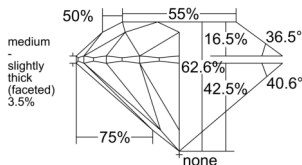

GIA®

FACSIMILE

GIA REPORT 2554298221

Verify this report at GIA.edu

GIA NATURAL DIAMOND DOSSIER®

May 19, 2026
GIA Report Number 2554298221
Shape and Cutting Style ..... Round Brilliant
Measurements ..... 5.64 - 5.66 x 3.54 mm

GRADING RESULTS

Carat Weight ..... 0.70 carat
Color Grade ..... G
Clarity Grade VS2
Cut Grade ..... Excellent

ADDITIONAL GRADING INFORMATION

Polish ..... Excellent
Symmetry ..... Excellent
Fluorescence ..... Strong Blue
Clarity Characteristics ..... Crystal
Inscription(s): GIA 2554298221

PROPORTIONS

GRADING SCALES

GIA COLOR SCALE	GIA CLARITY SCALE	GIA CUT SCALE	
D	FLAWLESS	EXCELLENT	
E	INTERNALLY FLAWLESS		
F		VVS₁	VERY GOOD
G	VVS₂		
H	VS₁	GOOD	
I	VS₂		
J	SI₁	FAIR	
K	SI₂		
L	I₁	POOR	
M	I₂		
N	I₃		
O			
P			
Q			
R			
S			
T			
U			
V			
W			
X			
Y			
Z