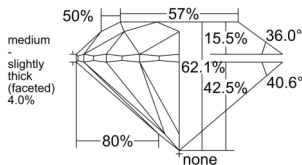

GIA®

FACSIMILE

GIA REPORT 2554303316

Verify this report at GIA.edu

GIA NATURAL DIAMOND DOSSIER®

May 20, 2026
GIA Report Number 2554303316
Shape and Cutting Style ..... Round Brilliant
Measurements ..... 5.22 - 5.24 x 3.25 mm

GRADING RESULTS

Carat Weight ..... 0.55 carat
Color Grade ..... H
Clarity Grade S11
Cut Grade ..... Excellent

ADDITIONAL GRADING INFORMATION

Polish ..... Excellent
Symmetry ..... Excellent
Fluorescence ..... Medium Blue
Clarity Characteristics ..... Crystal, Cloud
Inscription(s): GIA 2554303316

PROPORTIONS

Profile to actual proportions

GRADING SCALES

GIA COLOR SCALE

COLORLESS	D
	E
	F
	G
	H
	I
	J
NEAR COLORLESS	K
	L
FANT	M
	N
	O
	P
VERY LIGHT	Q
	R
	S
	T
	U
	V
	W
	X
	Y
LIGHT	Z

GIA CLARITY SCALE

FLAWLESS	INTERNAL FLAWLESS	
		FLAWLESS
VERY VERY SLIGHTLY INCLUDED	VVS₁	
	VVS₂	
VERY SLIGHTLY INCLUDED	VS₁	
	VS₂	
SLIGHTLY INCLUDED	SI₁	
	SI₂	
INCLUDED	I₁	
	I₂	
	I₃	

GIA CUT SCALE

EXCELLENT
VERY GOOD
GOOD
FAIR
POOR