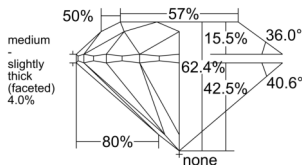

GIA®

FACSIMILE

GIA REPORT 2554307972

Verify this report at GIA.edu

GIA NATURAL DIAMOND DOSSIER®

May 21, 2026
GIA Report Number 2554307972
Shape and Cutting Style ..... Round Brilliant
Measurements ..... 4.67 - 4.70 x 2.92 mm

GRADING RESULTS

Carat Weight ..... 0.40 carat
Color Grade ..... E
Clarity Grade VVS2
Cut Grade ..... Excellent

ADDITIONAL GRADING INFORMATION

Polish ..... Excellent
Symmetry ..... Excellent
Fluorescence ..... Faint
Clarity Characteristics ..... Feather, Pinpoint
Inscription(s): GIA 2554307972

PROPORTIONS

Profile to actual proportions