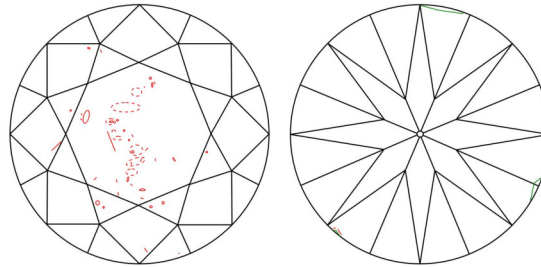

GIA NATURAL DIAMOND GRADING REPORT

May 21, 2026
 GIA Report Number 2554313072
 Shape and Cutting Style Round Brilliant
 Measurements 7.96 - 8.06 x 4.99 mm

GRADING RESULTS

Carat Weight 2.00 carat
 Color Grade G
 Clarity Grade SI2
 Cut Grade Excellent

ADDITIONAL GRADING INFORMATION

Polish Excellent
 Symmetry Very Good
 Fluorescence None
 Inscription(s): GIA 2554313072

Comments: Additional clouds are not shown. Pinpoints are not shown.

PROPORTIONS

Profile to actual proportions

CLARITY CHARACTERISTICS

KEY TO SYMBOLS*

- Crystal
- ◌ Cloud
- ~ Feather
- ∖ Needle
- ◌ Indented Natural
- ◌ Natural

* Red symbols denote internal characteristics (inclusions). Green or black symbols denote external characteristics (blemishes). Diagram is an approximate representation of the diamond, and symbols shown indicate type, position, and approximate size of clarity characteristics. All clarity characteristics may not be shown. Details of finish are not shown.