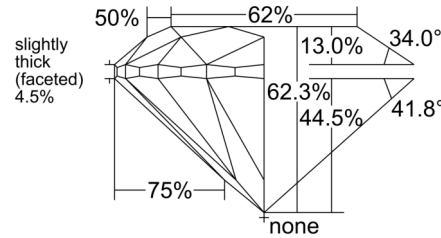

GIA NATURAL DIAMOND GRADING REPORT

May 21, 2026
 GIA Report Number 2554313072
 Shape and Cutting Style Round Brilliant
 Measurements 7.96 - 8.06 x 4.99 mm

GRADING RESULTS

Carat Weight 2.00 carat
 Color Grade G
 Clarity Grade SI2
 Cut Grade Excellent

ADDITIONAL GRADING INFORMATION

Polish Excellent
 Symmetry Very Good
 Fluorescence None
 Inscription(s): GIA 2554313072

Comments: Additional clouds are not shown. Pinpoints are not shown.

PROPORTIONS

Profile to actual proportions

CLARITY CHARACTERISTICS

KEY TO SYMBOLS*

- Crystal
- ◌ Cloud
- ~ Feather
- ∖ Needle
- ◌ Indented Natural
- ◌ Natural

* Red symbols denote internal characteristics (inclusions). Green or black symbols denote external characteristics (blemishes). Diagram is an approximate representation of the diamond, and symbols shown indicate type, position, and approximate size of clarity characteristics. All clarity characteristics may not be shown. Details of finish are not shown.