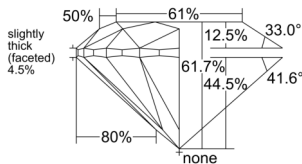

GIA®

FACSIMILE

GIA REPORT 2554324386

Verify this report at GIA.edu

GIA NATURAL DIAMOND DOSSIER®

May 26, 2026
GIA Report Number 2554324386
Shape and Cutting Style ..... Round Brilliant
Measurements ..... 4.70 - 4.73 x 2.91 mm

GRADING RESULTS

Carat Weight ..... 0.40 carat
Color Grade ..... K
Clarity Grade VS2
Cut Grade ..... Excellent

ADDITIONAL GRADING INFORMATION

Polish ..... Excellent
Symmetry ..... Excellent
Fluorescence ..... None
Clarity Characteristics ..... Cloud, Crystal
Inscription(s): GIA 2554324386

PROPORTIONS

Profile to actual proportions