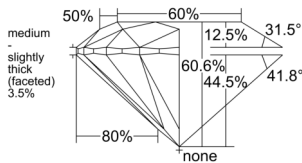

GIA®

FACSIMILE

GIA REPORT 2554338775

Verify this report at GIA.edu

GIA NATURAL DIAMOND DOSSIER®

May 25, 2026
GIA Report Number 2554338775
Shape and Cutting Style ..... Round Brilliant
Measurements ..... 4.55 - 4.58 x 2.77 mm

GRADING RESULTS

Carat Weight ..... 0.35 carat
Color Grade ..... F
Clarity Grade VS1
Cut Grade ..... Excellent

ADDITIONAL GRADING INFORMATION

Polish ..... Excellent
Symmetry ..... Excellent
Fluorescence ..... Medium Blue
Clarity Characteristics ..... Crystal
Inscription(s): GIA 2554338775

PROPORTIONS

Profile to actual proportions

GRADING SCALES

GIA COLOR SCALE

COLORESS	D
	E
	F
	G
	H
	I
	J
NEAR COLORESS	K
	L
FANIT	M
	N
	O
	P
	Q
	R
	S
	T
	U
	V
	W
	X
	Y
LIGHT	Z

GIA CLARITY SCALE

FLAWLESS	VERY VERY SLIGHTLY INCLUDED	VS₁	VS₂	VS₁	VS₂	SI₁	SI₂	I₁	I₂	I₃			
											VERY SLIGHTLY INCLUDED	SLIGHTLY INCLUDED	INCLUDED

GIA CUT SCALE

EXCELLENT
VERY GOOD
GOOD
FAIR
POOR