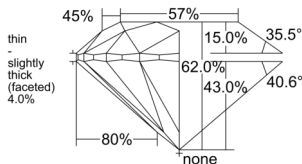

GIA®

FACSIMILE

GIA REPORT 2554362541

Verify this report at GIA.edu

GIA NATURAL DIAMOND DOSSIER®

May 27, 2026
GIA Report Number 2554362541
Shape and Cutting Style ..... Round Brilliant
Measurements ..... 5.80 - 5.83 x 3.60 mm

GRADING RESULTS

Carat Weight ..... 0.75 carat
Color Grade ..... J
Clarity Grade VVS1
Cut Grade ..... Excellent

ADDITIONAL GRADING INFORMATION

Polish ..... Excellent
Symmetry ..... Excellent
Fluorescence ..... None
Clarity Characteristics..... Pinpoint, Surface Graining
Inscription(s): GIA 2554362541

PROPORTIONS

Profile to actual proportions

GRADING SCALES

GIA COLOR SCALE

COLORESS	D
	E
	F
	G
	H
	I
NEAR COLORESS	J
	K
	L
FAIN	M
	N
	O
	P
	Q
VERY LIGHT	R
	S
	T
	U
	V
	W
	X
	Y
LIGHT	Z

GIA CLARITY SCALE

	FLAWLESS
	INTERNALLY FLAWLESS
VERY VERY SLIGHTLY INCLUDED	VVS₁
	VVS₂
VERY SLIGHTLY INCLUDED	VS₁
	VS₂
SLIGHTLY INCLUDED	SI₁
	SI₂
	I₁
	I₂
INCLUDED	I₃

GIA CUT SCALE

	EXCELLENT
	VERY GOOD
	GOOD
	FAIR
	POOR