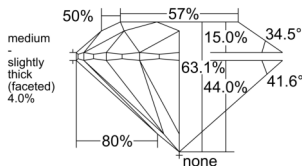

GIA®

FACSIMILE

GIA NATURAL DIAMOND DOSSIER®

May 28, 2026
GIA Report Number 2554363792
Shape and Cutting Style ..... Round Brilliant
Measurements ..... 5.05 - 5.07 x 3.19 mm

GRADING RESULTS

Carat Weight ..... 0.50 carat
Color Grade ..... H
Clarity Grade S11
Cut Grade ..... Excellent

ADDITIONAL GRADING INFORMATION

Polish ..... Excellent
Symmetry ..... Excellent
Fluorescence ..... Faint
Clarity Characteristics ..... Crystal
Inscription(s): GIA 2554363792

GIA REPORT 2554363792

Verify this report at GIA.edu

PROPORTIONS

GRADING SCALES

GIA COLOR SCALE

COLORESS	D
	E
	F
	G
	H
	I
	J
NEAR COLORESS	K
	L
FAIN	M
	N
	O
	P
VERY FAINT	Q
	R
	S
	T
	U
	V
	W
	X
	Y
LIGHT	Z

GIA CLARITY SCALE

FLAWLESS	INTERNAL FLAWLESS	
		FLAWLESS
VERY VERY SLIGHTLY INCLUDED	VVS₁	
	VVS₂	
VERY SLIGHTLY INCLUDED	VS₁	
	VS₂	
SLIGHTLY INCLUDED	SI₁	
	SI₂	
INCLUDED	I₁	
	I₂	
	I₃	

GIA CUT SCALE

EXCELLENT
VERY GOOD
GOOD
FAIR
POOR