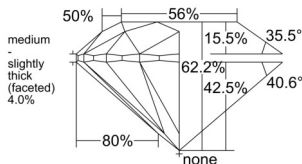

GIA®

FACSIMILE

GIA REPORT 2554370442

Verify this report at GIA.edu

GIA NATURAL DIAMOND DOSSIER®

May 29, 2026
GIA Report Number 2554370442
Shape and Cutting Style ..... Round Brilliant
Measurements ..... 4.57 - 4.61 x 2.86 mm

GRADING RESULTS

Carat Weight ..... 0.37 carat
Color Grade ..... K
Clarity Grade VVS2
Cut Grade ..... Excellent

ADDITIONAL GRADING INFORMATION

Polish ..... Excellent
Symmetry ..... Excellent
Fluorescence ..... None
Clarity Characteristics ..... Pinpoint, Feather
Inscription(s): GIA 2554370442

PROPORTIONS

Profile to actual proportions

GRADING SCALES

GIA COLOR SCALE	GIA CLARITY SCALE	GIA CUT SCALE
COLOURLESS	FLAWLESS	EXCELLENT
D	FLAWLESS	
E	FLAWLESS	VERY GOOD
F	FLAWLESS	
G	FLAWLESS	GOOD
H	FLAWLESS	
I	VVS₁	FAIR
J	VVS₂	
K	VS₁	POOR
L	VS₂	
M	SI₁	
N	SI₂	
O	I₁	
P	I₂	
Q	I₃	
R		
S		
T		
U		
V		
W		
X		
Y		
Z