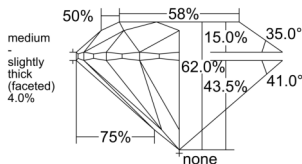

GIA®

FACSIMILE

GIA REPORT 2554373192

Verify this report at GIA.edu

GIA NATURAL DIAMOND DOSSIER®

May 30, 2026
GIA Report Number 2554373192
Shape and Cutting Style ..... Round Brilliant
Measurements ..... 4.44 - 4.45 x 2.76 mm

GRADING RESULTS

Carat Weight ..... 0.33 carat
Color Grade I
Clarity Grade VS1
Cut Grade ..... Excellent

ADDITIONAL GRADING INFORMATION

Polish ..... Excellent
Symmetry ..... Excellent
Fluorescence ..... None
Clarity Characteristics..... Crystal, Feather, Pinpoint
Inscription(s): GIA 2554373192

PROPORTIONS

Profile to actual proportions

GRADING SCALES

GIA COLOR SCALE	GIA CLARITY SCALE	GIA CUT SCALE	
D	FLAWLESS	EXCELLENT	
E	INTERNALLY FLAWLESS		
F		VVS₁	VERY GOOD
G	VVS₂		
H	VS₁	GOOD	
I	VS₂		
J	SI₁	FAIR	
K	SI₂		
L	I₁	POOR	
M	I₂		
N	I₃		
O			
P			
Q			
R			
S			
T			
U			
V			
W			
X			
Y			
Z