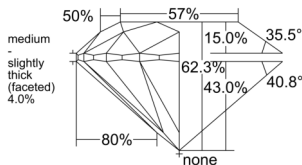

GIA®

FACSIMILE

GIA REPORT 2554373646

Verify this report at GIA.edu

GIA NATURAL DIAMOND DOSSIER®

May 29, 2026
GIA Report Number 2554373646
Shape and Cutting Style ..... Round Brilliant
Measurements ..... 4.56 - 4.59 x 2.85 mm

GRADING RESULTS

Carat Weight ..... 0.37 carat
Color Grade ..... K
Clarity Grade VVS1
Cut Grade ..... Excellent

ADDITIONAL GRADING INFORMATION

Polish ..... Excellent
Symmetry ..... Excellent
Fluorescence ..... None
Clarity Characteristics ..... Pinpoint
Inscription(s): GIA 2554373646

PROPORTIONS

Profile to actual proportions