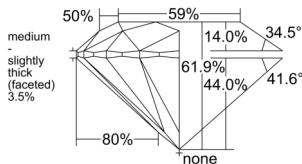

GIA®

FACSIMILE

GIA NATURAL DIAMOND DOSSIER®

May 28, 2026
GIA Report Number 2554374655
Shape and Cutting Style ..... Round Brilliant
Measurements ..... 3.94 - 3.96 x 2.45 mm

GRADING RESULTS

Carat Weight ..... 0.23 carat
Color Grade ..... F
Clarity Grade S11
Cut Grade ..... Excellent

ADDITIONAL GRADING INFORMATION

Polish ..... Excellent
Symmetry ..... Excellent
Fluorescence ..... None
Clarity Characteristics ..... Crystal, Cloud
Inscription(s): GIA 2554374655

GIA REPORT 2554374655

Verify this report at GIA.edu

PROPORTIONS

Profile to actual proportions