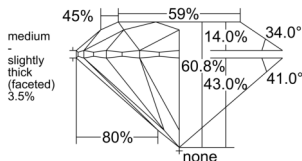

GIA®

FACSIMILE

GIA REPORT 2554380501

Verify this report at GIA.edu

GIA NATURAL DIAMOND DOSSIER®

June 01, 2026
GIA Report Number 2554380501
Shape and Cutting Style ..... Round Brilliant
Measurements ..... 4.40 - 4.42 x 2.68 mm

GRADING RESULTS

Carat Weight ..... 0.32 carat
Color Grade ..... H
Clarity Grade VS1
Cut Grade ..... Excellent

ADDITIONAL GRADING INFORMATION

Polish ..... Excellent
Symmetry ..... Excellent
Fluorescence ..... None
Clarity Characteristics ..... Cloud, Needle
Inscription(s): GIA 2554380501

PROPORTIONS

GRADING SCALES

GIA COLOR SCALE

COLORESS	D
	E
	F
	G
	H
	I
	J
NEAR COLORESS	K
	L
FANIT	M
	N
	O
	P
	Q
VERY LIGHT	R
	S
	T
	U
	V
	W
	X
	Y
LIGHT	Z

GIA CLARITY SCALE

VERY VERY SLIGHTLY INCLUDED	FLAWLESS
	INTERNALLY FLAWLESS
VERY SLIGHTLY INCLUDED	VVS₁
	VVS₂
SLIGHTLY INCLUDED	VS₁
	VS₂
INCLUDED	SI₁
	SI₂
	I₁
	I₂
	I₃

GIA CUT SCALE

EXCELLENT
VERY GOOD
GOOD
FAIR
POOR