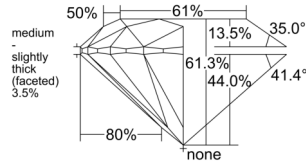

GIA®

FACSIMILE

GIA REPORT 2554381695

Verify this report at GIA.edu

GIA NATURAL DIAMOND DOSSIER®

May 30, 2026
GIA Report Number 2554381695
Shape and Cutting Style ..... Round Brilliant
Measurements ..... 4.32 - 4.35 x 2.66 mm

GRADING RESULTS

Carat Weight ..... 0.30 carat
Color Grade ..... J
Clarity Grade VS1
Cut Grade ..... Excellent

ADDITIONAL GRADING INFORMATION

Polish ..... Excellent
Symmetry ..... Excellent
Fluorescence ..... None
Clarity Characteristics..... Cloud, Pinpoint, Needle
Inscription(s): GIA 2554381695

PROPORTIONS

Profile to actual proportions