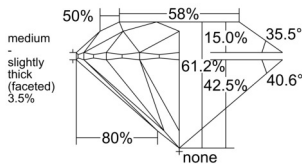

GIA®

FACSIMILE

GIA REPORT 2554383299

Verify this report at GIA.edu

GIA NATURAL DIAMOND DOSSIER®

May 29, 2026
GIA Report Number 2554383299
Shape and Cutting Style ..... Round Brilliant
Measurements ..... 5.80 - 5.84 x 3.56 mm

GRADING RESULTS

Carat Weight ..... 0.75 carat
Color Grade ..... H
Clarity Grade VS1
Cut Grade ..... Excellent

ADDITIONAL GRADING INFORMATION

Polish ..... Excellent
Symmetry ..... Excellent
Fluorescence ..... None
Clarity Characteristics ..... Cloud
Inscription(s): GIA 2554383299

PROPORTIONS

Profile to actual proportions

GRADING SCALES

GIA COLOR SCALE

COLORESS	D
	E
	F
	G
	H
	I
	J
NEAR COLORESS	K
	L
FANIT	M
	N
	O
	P
	Q
VERY LIGHT	R
	S
	T
	U
	V
	W
	X
	Y
LIGHT	Z

GIA CLARITY SCALE

FLAWLESS	VERY VERY SLIGHTLY INCLUDED	VS₁	VS₂	SL₁	SL₂	I₁	I₂	I₃			
									VERY SLIGHTLY INCLUDED	SLIGHTLY INCLUDED	INCLUDED

GIA CUT SCALE

EXCELLENT
VERY GOOD
GOOD
FAIR
POOR