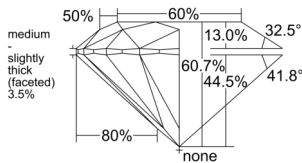

GIA®

FACSIMILE

GIA REPORT 2554384246

Verify this report at GIA.edu

GIA NATURAL DIAMOND DOSSIER®

May 29, 2026
GIA Report Number 2554384246
Shape and Cutting Style ..... Round Brilliant
Measurements ..... 4.87 - 4.91 x 2.97 mm

GRADING RESULTS

Carat Weight ..... 0.43 carat
Color Grade ..... E
Clarity Grade VVS1
Cut Grade ..... Excellent

ADDITIONAL GRADING INFORMATION

Polish ..... Excellent
Symmetry ..... Excellent
Fluorescence ..... None
Clarity Characteristics ..... Pinpoint
Inscription(s): GIA 2554384246

PROPORTIONS

Profile to actual proportions