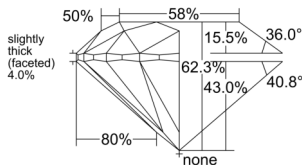

GIA®

FACSIMILE

GIA REPORT 2554386736

Verify this report at GIA.edu

GIA NATURAL DIAMOND DOSSIER®

May 29, 2026
GIA Report Number 2554386736
Shape and Cutting Style ..... Round Brilliant
Measurements ..... 5.62 - 5.65 x 3.51 mm

GRADING RESULTS

Carat Weight ..... 0.70 carat
Color Grade ..... J
Clarity Grade VS1
Cut Grade ..... Excellent

ADDITIONAL GRADING INFORMATION

Polish ..... Excellent
Symmetry ..... Excellent
Fluorescence ..... None
Clarity Characteristics ..... Cloud, Feather
Inscription(s): GIA 2554386736

PROPORTIONS

Profile to actual proportions

GRADING SCALES

GIA COLOR SCALE	GIA CLARITY SCALE	GIA CUT SCALE	
D	FLAWLESS	EXCELLENT	
E	INTERNALLY FLAWLESS		
F		VVS₁	VERY GOOD
G	VVS₂		
H	VS₁	GOOD	
I	VS₂		
J	SI₁	FAIR	
K	SI₂		
L	I₁	POOR	
M			
N	I₂		
O	I₃		
P			
Q			
R			
S			
T			
U			
V			
W			
X			
Y			
Z