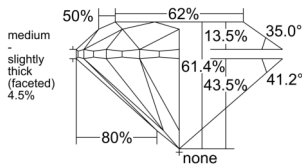

GIA®

FACSIMILE

GIA REPORT 2554398274

Verify this report at GIA.edu

GIA NATURAL DIAMOND DOSSIER®

June 03, 2026
GIA Report Number 2554398274
Shape and Cutting Style ..... Round Brilliant
Measurements ..... 4.26 - 4.28 x 2.62 mm

GRADING RESULTS

Carat Weight ..... 0.30 carat
Color Grade I
Clarity Grade VVS2
Cut Grade ..... Excellent

ADDITIONAL GRADING INFORMATION

Polish ..... Excellent
Symmetry ..... Excellent
Fluorescence ..... None
Clarity Characteristics..... Needle, Feather, Pinpoint
Inscription(s): GIA 2554398274

PROPORTIONS

Profile to actual proportions