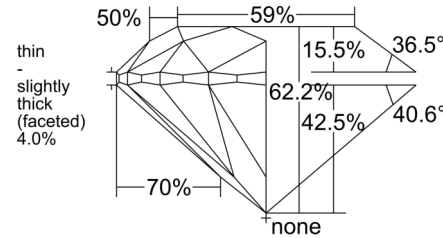

GIA NATURAL DIAMOND GRADING REPORT

June 04, 2026
GIA Report Number 2554420749
Shape and Cutting Style Round Brilliant
Measurements 7.23 - 7.28 x 4.51 mm

GRADING RESULTS

Carat Weight 1.50 carat
Color Grade F
Clarity Grade VS1
Cut Grade Excellent

ADDITIONAL GRADING INFORMATION

Polish Excellent
Symmetry Excellent
Fluorescence None
Inscription(s): GIA 2554420749

PROPORTIONS

Profile to actual proportions

CLARITY CHARACTERISTICS

KEY TO SYMBOLS*

- Feather
- Pinpoint
- Natural

* Red symbols denote internal characteristics (inclusions). Green or black symbols denote external characteristics (blemishes). Diagram is an approximate representation of the diamond, and symbols shown indicate type, position, and approximate size of clarity characteristics. All clarity characteristics may not be shown. Details of finish are not shown.