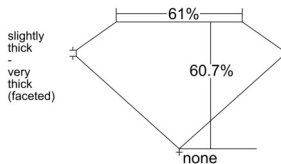

GIA®

FACSIMILE

GIA REPORT 2554420833

Verify this report at GIA.edu

GIA NATURAL DIAMOND DOSSIER®

June 08, 2026
GIA Report Number 2554420833
Shape and Cutting Style ..... Oval Brilliant
Measurements ..... 6.47 x 4.51 x 2.73 mm

GRADING RESULTS

Carat Weight ..... 0.53 carat
Color Grade ..... F
Clarity Grade VS1

ADDITIONAL GRADING INFORMATION

Polish ..... Excellent
Symmetry ..... Excellent
Fluorescence ..... Faint
Clarity Characteristics ..... Feather, Pinpoint
Inscription(s): GIA 2554420833

PROPORTIONS

Profile not to actual proportions

GRADING SCALES

GIA COLOR SCALE		GIA CLARITY SCALE			
COLORLESS	D	VERY VERY SLIGHTLY INCLUDED	FLAWLESS		
	E		INTERNALLY FLAWLESS		
	F	VERY SLIGHTLY INCLUDED	VVS₁		
	G		VVS₂		
	H		VS₁		
	NEAR COLORLESS	I	SLIGHTLY INCLUDED	VS₂	
		J		SI₁	
		FAINT	K	INCLUDED	SI₂
			L		I₁
			M		I₂
VERT LIGHT	N	LIGHT	I₃		
	O				
	P				
	Q				
	R