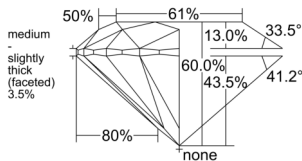

GIA®

FACSIMILE

GIA REPORT 2554427431

Verify this report at GIA.edu

GIA NATURAL DIAMOND DOSSIER®

June 05, 2026
GIA Report Number 2554427431
Shape and Cutting Style ..... Round Brilliant
Measurements ..... 4.34 - 4.35 x 2.61 mm

GRADING RESULTS

Carat Weight ..... 0.30 carat
Color Grade L
Clarity Grade VVS1
Cut Grade ..... Excellent

ADDITIONAL GRADING INFORMATION

Polish ..... Excellent
Symmetry ..... Excellent
Fluorescence ..... None
Clarity Characteristics ..... Pinpoint, Feather
Inscription(s): GIA 2554427431

PROPORTIONS

Profile to actual proportions

GRADING SCALES

GIA COLOR SCALE	GIA CLARITY SCALE	GIA CUT SCALE	
D	FLAWLESS	EXCELLENT	
E	INTERNALLY FLAWLESS		
F		VVS₁	VERY GOOD
G	VVS₂		
H	VS₁	GOOD	
I	VS₂		
J	SI₁	FAIR	
K	SI₂		
L	I₁	POOR	
M			
N			
O	I₂		
P			
Q			
R	I₃		
S			
T			
U			
V			
W			
X			
Y			
Z