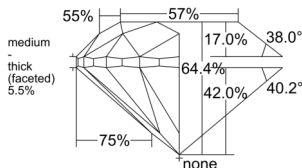

GIA®

FACSIMILE

GIA REPORT 2554428844

Verify this report at GIA.edu

GIA NATURAL DIAMOND DOSSIER®

June 04, 2026
GIA Report Number 2554428844
Shape and Cutting Style ..... Round Brilliant
Measurements ..... 5.50 - 5.56 x 3.56 mm

GRADING RESULTS

Carat Weight ..... 0.70 carat
Color Grade L
Clarity Grade VS2
Cut Grade ..... Very Good

ADDITIONAL GRADING INFORMATION

Polish ..... Excellent
Symmetry ..... Very Good
Fluorescence ..... Strong Blue
Clarity Characteristics ..... Crystal, Cloud
Inscription(s): GIA 2554428844

PROPORTIONS

Profile to actual proportions

GRADING SCALES

GIA COLOR SCALE

COLOREDNESS	D
	E
	F
	G
	H
	I
	J
NEAR COLORLESS	K
	L
Faint	M
	N
	O
	P
Very Light	Q
	R
	S
	T
	U
	V
Light	W
	X
	Y
	Z

GIA CLARITY SCALE

VERY VERY SLIGHTLY INCLUDED	FLAWLESS
	INTERNALLY FLAWLESS
VERY SLIGHTLY INCLUDED	VVS₁
	VVS₂
SLIGHTLY INCLUDED	VS₁
	VS₂
INCLUDED	SI₁
	SI₂
	I₁
	I₂
	I₃

GIA CUT SCALE

EXCELLENT
VERY GOOD
GOOD
FAIR
POOR