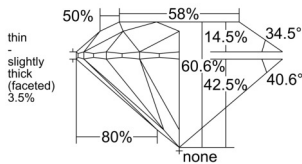

GIA®

FACSIMILE

GIA REPORT 2554428872

Verify this report at GIA.edu

GIA NATURAL DIAMOND DOSSIER®

June 04, 2026
GIA Report Number 2554428872
Shape and Cutting Style ..... Round Brilliant
Measurements ..... 3.79 - 3.81 x 2.30 mm

GRADING RESULTS

Carat Weight ..... 0.20 carat
Color Grade ..... E
Clarity Grade VS1
Cut Grade ..... Excellent

ADDITIONAL GRADING INFORMATION

Polish ..... Excellent
Symmetry ..... Excellent
Fluorescence ..... None
Clarity Characteristics ..... Feather, Pinpoint
Inscription(s): GIA 2554428872

PROPORTIONS

GRADING SCALES

GIA COLOR SCALE

COLORED	D
	E
	F
	G
	H
	I
	J
NEAR COLORLESS	K
	L
Faint	M
	N
	O
	P
Very Light	Q
	R
	S
	T
	U
	V
	W
	X
	Y
Light	Z

GIA CLARITY SCALE

FLAWLESS	VERY VERY SLIGHTLY INCLUDED	VS₁	VS₂	VS₁	VS₂	SI₁	SI₂	I₁	I₂	I₃		
											FLAWLESS	INTERNALLY FLAWLESS

GIA CUT SCALE

EXCELLENT
VERY GOOD
GOOD
FAIR
POOR