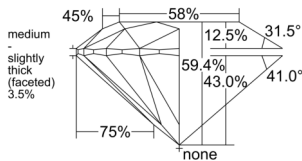

GIA®

FACSIMILE

GIA REPORT 2554442344

Verify this report at GIA.edu

GIA NATURAL DIAMOND DOSSIER®

June 09, 2026
GIA Report Number 2554442344
Shape and Cutting Style ..... Round Brilliant
Measurements ..... 5.27 - 5.30 x 3.14 mm

GRADING RESULTS

Carat Weight ..... 0.53 carat
Color Grade ..... G
Clarity Grade VS1
Cut Grade ..... Excellent

ADDITIONAL GRADING INFORMATION

Polish ..... Excellent
Symmetry ..... Excellent
Fluorescence ..... None
Clarity Characteristics ..... Pinpoint, Crystal, Cloud
Inscription(s): GIA 2554442344

PROPORTIONS

Profile to actual proportions

GRADING SCALES

GIA COLOR SCALE	GIA CLARITY SCALE	GIA CUT SCALE	
D	FLAWLESS	EXCELLENT	
E	INTERNALLY FLAWLESS		
F		VVS₁	VERY GOOD
G	VVS₂		
H	VS₁	GOOD	
I	VS₂		
J	SI₁	FAIR	
K	SI₂		
L	I₁	POOR	
M	I₂		
N	I₃		
O			
P			
Q			
R			
S			
T			
U			
V			
W			
X			
Y			
Z