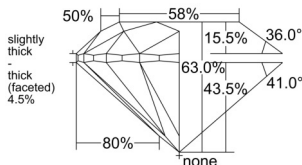

GIA®

FACSIMILE

GIA REPORT 2554445623

Verify this report at GIA.edu

GIA NATURAL DIAMOND DOSSIER®

June 09, 2026
GIA Report Number 2554445623
Shape and Cutting Style ..... Round Brilliant
Measurements ..... 5.30 - 5.35 x 3.36 mm

GRADING RESULTS

Carat Weight ..... 0.60 carat
Color Grade ..... F
Clarity Grade VS1
Cut Grade ..... Very Good

ADDITIONAL GRADING INFORMATION

Polish ..... Very Good
Symmetry ..... Very Good
Fluorescence ..... Medium Blue
Clarity Characteristics ..... Cloud
Inscription(s): GIA 2554445623

PROPORTIONS

Profile to actual proportions

GRADING SCALES

GIA COLOR SCALE	GIA CLARITY SCALE	GIA CUT SCALE	
D	FLAWLESS	EXCELLENT	
E	INTERNALLY FLAWLESS		
F		VVS₁	VERY GOOD
G	VVS₂		
H	VS₁	GOOD	
I	VS₂		
J	SI₁	FAIR	
K	SI₂		
L	I₁	POOR	
M			
N			
O	I₂		
P			
Q			
R	I₃		
S			
T			
U			
V			
W			
X			
Y			
Z