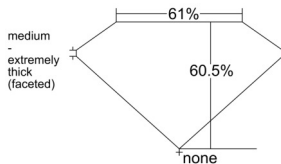

GIA®

FACSIMILE

GIA REPORT 2554450093

Verify this report at GIA.edu

GIA NATURAL DIAMOND DOSSIER®

June 10, 2026
GIA Report Number 2554450093
Shape and Cutting Style ..... Pear Brilliant
Measurements ..... 5.36 x 3.79 x 2.29 mm

GRADING RESULTS

Carat Weight ..... 0.30 carat
Color Grade ..... E
Clarity Grade S11

ADDITIONAL GRADING INFORMATION

Polish ..... Very Good
Symmetry ..... Very Good
Fluorescence ..... None
Clarity Characteristics ..... Cloud, Crystal, Feather
Inscription(s): GIA 2554450093

PROPORTIONS

Profile not to actual proportions

GRADING SCALES

GIA COLOR SCALE		GIA CLARITY SCALE	
COLORLESS	D	VERY VERY SLIGHTLY INCLUDED	FLAWLESS
	E		INTERNALLY FLAWLESS
	F		VVS₁
	G		VVS₂
	H		VS₁
	I		VS₂
	J		S1₁
	K		S1₂
	L		I₁
	M		I₂
NEAR COLORLESS	N	SLIGHTLY INCLUDED	I₃
	O		
	P		
	Q		
FAINT	R		
	S		
	T		
	U		
VERT LIGHT	V		
	W		
	X		
	Y		
LIGHT	Z