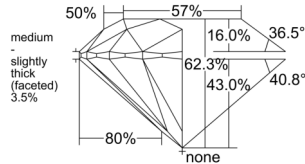

GIA®

FACSIMILE

GIA NATURAL DIAMOND DOSSIER®

June 09, 2026
GIA Report Number 2554455381
Shape and Cutting Style ..... Round Brilliant
Measurements ..... 4.90 - 4.92 x 3.06 mm

GRADING RESULTS

Carat Weight ..... 0.45 carat
Color Grade ..... D
Clarity Grade VVS1
Cut Grade ..... Excellent

ADDITIONAL GRADING INFORMATION

Polish ..... Excellent
Symmetry ..... Excellent
Fluorescence ..... None
Clarity Characteristics..... Internal Graining, Surface Graining
Inscription(s): GIA 2554455381

GIA REPORT 2554455381

Verify this report at GIA.edu

PROPORTIONS

Profile to actual proportions