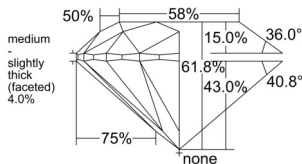

GIA®

FACSIMILE

GIA REPORT 2554469851

Verify this report at GIA.edu

GIA NATURAL DIAMOND DOSSIER®

June 11, 2026
GIA Report Number 2554469851
Shape and Cutting Style ..... Round Brilliant
Measurements ..... 5.68 - 5.72 x 3.53 mm

GRADING RESULTS

Carat Weight ..... 0.71 carat
Color Grade ..... G
Clarity Grade VVS2
Cut Grade ..... Excellent

ADDITIONAL GRADING INFORMATION

Polish ..... Excellent
Symmetry ..... Excellent
Fluorescence ..... None
Clarity Characteristics ..... Cloud, Pinpoint
Inscription(s): GIA 2554469851

PROPORTIONS

Profile to actual proportions

GRADING SCALES

GIA COLOR SCALE	GIA CLARITY SCALE	GIA CUT SCALE	
D	FLAWLESS	EXCELLENT	
E	INTERNALLY FLAWLESS		
F		VVS₁	VERY GOOD
G	VVS₂		
H	VS₁	GOOD	
I	VS₂		
J	SI₁	FAIR	
K	SI₂		
L	I₁	POOR	
M	I₂		
N	I₃		
O			
P			
Q			
R			
S			
T			
U			
V			
W			
X			
Y			
Z