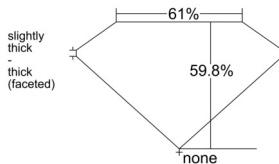

GIA®

FACSIMILE

GIA REPORT 2554470994

Verify this report at GIA.edu

GIA NATURAL DIAMOND DOSSIER®

June 11, 2026
GIA Report Number 2554470994
Shape and Cutting Style ..... Pear Brilliant
Measurements ..... 6.33 x 3.99 x 2.39 mm

GRADING RESULTS

Carat Weight ..... 0.35 carat
Color Grade ..... G
Clarity Grade VS1

ADDITIONAL GRADING INFORMATION

Polish ..... Excellent
Symmetry ..... Very Good
Fluorescence ..... None
Clarity Characteristics ..... Feather, Pinpoint
Inscription(s): GIA 2554470994

PROPORTIONS

Profile not to actual proportions

GRADING SCALES

GIA COLOR SCALE		GIA CLARITY SCALE			
COLORLESS	D	VERY VERY SLIGHTLY INCLUDED	FLAWLESS		
	E		INTERNALLY FLAWLESS		
	F	VERY SLIGHTLY INCLUDED	VS₁		
	G		VS₂		
	H		VS₁		
	NEAR COLORLESS	I	SLIGHTLY INCLUDED	VS₂	
		J		SI₁	
		FAINT	K	INCLUDED	SI₂
			L		I₁
			M		I₂
VERT LIGHT	N	LIGHT	I₃		
	O				
	P				
	Q				
	R