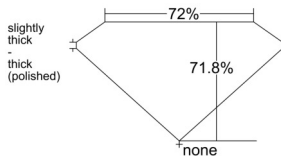

GIA®

FACSIMILE

GIA REPORT 2554471837

Verify this report at GIA.edu

GIA NATURAL DIAMOND DOSSIER®

June 11, 2026
GIA Report Number 2554471837
Shape and Cutting Style ..... Square Modified Brilliant
Measurements ..... 4.88 x 4.87 x 3.49 mm

GRADING RESULTS

Carat Weight ..... 0.70 carat
Color Grade ..... H
Clarity Grade VVS2

ADDITIONAL GRADING INFORMATION

Polish ..... Excellent
Symmetry ..... Excellent
Fluorescence ..... None
Clarity Characteristics ..... Cloud, Pinpoint, Feather
Inscription(s): GIA 2554471837

PROPORTIONS

Profile not to actual proportions

GRADING SCALES

GIA COLOR SCALE		GIA CLARITY SCALE			
COLORLESS	D	VERY VERY SLIGHTLY INCLUDED	FLAWLESS		
	E		INTERNALLY FLAWLESS		
	F	VERY SLIGHTLY INCLUDED	VVS₁		
	G		VVS₂		
	H		VS₁		
	NEAR COLORLESS	I	SLIGHTLY INCLUDED	VS₂	
		J		SI₁	
		FAINT	K	INCLUDED	SI₂
			L		I₁
			M		I₂
VERY LIGHT			N	LIGHT	I₃
			O		
			P		
	Q				
LIGHT	R				
	S				
	T				
	U				
	V				
	W				
	X				
	Y				
	Z