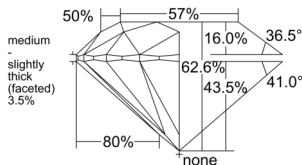

GIA®

FACSIMILE

GIA NATURAL DIAMOND DOSSIER®

June 11, 2026
GIA Report Number 2554476332
Shape and Cutting Style ..... Round Brilliant
Measurements ..... 5.78 - 5.81 x 3.63 mm

GRADING RESULTS

Carat Weight ..... 0.75 carat
Color Grade ..... D
Clarity Grade S11
Cut Grade ..... Excellent

ADDITIONAL GRADING INFORMATION

Polish ..... Excellent
Symmetry ..... Excellent
Fluorescence ..... None
Clarity Characteristics ..... Crystal
Inscription(s): GIA 2554476332

GIA REPORT 2554476332

Verify this report at GIA.edu

PROPORTIONS

GRADING SCALES

GIA COLOR SCALE

COLOURLESS	D
	E
	F
	G
	H
	I
	J
NEAR COLOURLESS	K
	L
FAIN	M
	N
	O
	P
VERY LIGHT	Q
	R
	S
	T
	U
	V
	W
	X
	Y
LIGHT	Z

GIA CLARITY SCALE

FLAWLESS	INTERNAL FLAWLESS	
		FLAWLESS
VERY VERY SLIGHTLY INCLUDED	VVS₁	
	VVS₂	
VERY SLIGHTLY INCLUDED	VS₁	
	VS₂	
SLIGHTLY INCLUDED	SI₁	
	SI₂	
INCLUDED	I₁	
	I₂	
	I₃	

GIA CUT SCALE

EXCELLENT
VERY GOOD
GOOD
FAIR
POOR