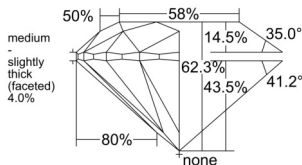

GIA®

FACSIMILE

GIA REPORT 2554480503

Verify this report at GIA.edu

GIA NATURAL DIAMOND DOSSIER®

June 15, 2026
GIA Report Number 2554480503
Shape and Cutting Style ..... Round Brilliant
Measurements ..... 4.27 - 4.28 x 2.66 mm

GRADING RESULTS

Carat Weight ..... 0.30 carat
Color Grade ..... F
Clarity Grade VVS1
Cut Grade ..... Excellent

ADDITIONAL GRADING INFORMATION

Polish ..... Excellent
Symmetry ..... Excellent
Fluorescence ..... Medium Blue
Clarity Characteristics ..... Pinpoint
Inscription(s): GIA 2554480503

PROPORTIONS

GRADING SCALES

GIA COLOR SCALE	GIA CLARITY SCALE	GIA CUT SCALE	
D	FLAWLESS	EXCELLENT	
E	INTERNALLY FLAWLESS		
F		VVS₁	VERY GOOD
G	VVS₂		
H	VS₁	GOOD	
I	VS₂		
J	SI₁	FAIR	
K	SI₂		
L	I₁	POOR	
M			
N			
O	I₂		
P			
Q			
R	I₃		
S			
T			
U			
V			
W			
X			
Y			
Z