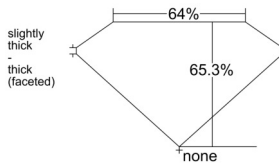

GIA®

FACSIMILE

GIA REPORT 2554526776

Verify this report at GIA.edu

GIA NATURAL DIAMOND DOSSIER®

June 23, 2026
GIA Report Number 2554526776
Shape and Cutting Style ..... Oval Brilliant
Measurements ..... 6.21 x 4.41 x 2.88 mm

GRADING RESULTS

Carat Weight ..... 0.50 carat
Color Grade I
Clarity Grade VVS1

ADDITIONAL GRADING INFORMATION

Polish ..... Excellent
Symmetry ..... Excellent
Fluorescence ..... Faint
Clarity Characteristics ..... Pinpoint, Feather
Inscription(s): GIA 2554526776

PROPORTIONS

Profile not to actual proportions

GRADING SCALES

GIA COLOR SCALE		GIA CLARITY SCALE			
COLORLESS	D	VERY VERY SLIGHTLY INCLUDED	FLAWLESS		
	E		INTERNALLY FLAWLESS		
	F	VERY SLIGHTLY INCLUDED	VVS₁		
	G		VVS₂		
	H		VS₁		
	NEAR COLORLESS	I	SLIGHTLY INCLUDED	VS₂	
		J		SI₁	
		FAINT	K	INCLUDED	SI₂
			L		I₁
			M		I₂
VERT LIGHT	N	LIGHT	I₃		
	O				
	P				
	Q				
LIGHT	R				
	S				
	T				
	U				
	V				
	Z