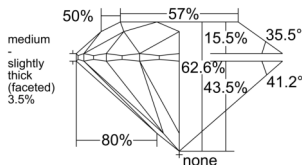

GIA®

FACSIMILE

GIA REPORT 2554530027

Verify this report at GIA.edu

GIA NATURAL DIAMOND DOSSIER®

June 22, 2026
GIA Report Number 2554530027
Shape and Cutting Style ..... Round Brilliant
Measurements ..... 5.20 - 5.24 x 3.27 mm

GRADING RESULTS

Carat Weight ..... 0.55 carat
Color Grade ..... K
Clarity Grade VS2
Cut Grade ..... Excellent

ADDITIONAL GRADING INFORMATION

Polish ..... Excellent
Symmetry ..... Excellent
Fluorescence ..... Faint
Clarity Characteristics ..... Crystal
Inscription(s): GIA 2554530027

PROPORTIONS

GRADING SCALES

GIA COLOR SCALE	GIA CLARITY SCALE	GIA CUT SCALE	
D	FLAWLESS	EXCELLENT	
E	INTERNALLY FLAWLESS		
F		VVS₁	VERY GOOD
G	VVS₂		
H	VS₁	GOOD	
I	VS₂		
J	SI₁	FAIR	
K	SI₂		
L	I₁	POOR	
M			
N			
O	I₂		
P			
Q			
R	I₃		
S			
T			
U			
V			
W			
X			
Y			
Z