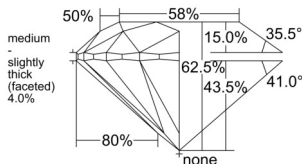

GIA®

FACSIMILE

GIA NATURAL DIAMOND DOSSIER®

June 22, 2026
GIA Report Number 2554530416
Shape and Cutting Style ..... Round Brilliant
Measurements ..... 5.36 - 5.39 x 3.36 mm

GRADING RESULTS

Carat Weight ..... 0.60 carat
Color Grade ..... J
Clarity Grade S11
Cut Grade ..... Excellent

ADDITIONAL GRADING INFORMATION

Polish ..... Excellent
Symmetry ..... Excellent
Fluorescence ..... None
Clarity Characteristics ..... Cloud, Crystal
Inscription(s): GIA 2554530416

GIA REPORT 2554530416

Verify this report at GIA.edu

PROPORTIONS

GRADING SCALES

GIA COLOR SCALE

COLORED	D
	E
	F
	G
	H
	I
	J
NEAR COLORLESS	K
	L
	M
Faint	N
	O
	P
	Q
	R
	S
	T
	U
	V
	W
	X
	Y
Light	Z

GIA CLARITY SCALE

GIA CUT SCALE

EXCELLENT
VERY GOOD
GOOD
FAIR
POOR