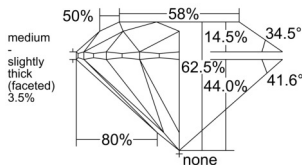

GIA®

FACSIMILE

GIA REPORT 2554540635

Verify this report at GIA.edu

GIA NATURAL DIAMOND DOSSIER®

June 22, 2026
GIA Report Number 2554540635
Shape and Cutting Style ..... Round Brilliant
Measurements ..... 4.42 - 4.45 x 2.77 mm

GRADING RESULTS

Carat Weight ..... 0.33 carat
Color Grade ..... K, Faint Brown
Clarity Grade VVS1
Cut Grade ..... Excellent

ADDITIONAL GRADING INFORMATION

Polish ..... Excellent
Symmetry ..... Excellent
Fluorescence ..... None
Clarity Characteristics ..... Cloud, Pinpoint
Inscription(s): GIA 2554540635

PROPORTIONS

Profile to actual proportions

GRADING SCALES

GIA COLOR SCALE	GIA CLARITY SCALE	GIA CUT SCALE
COLOURLESS	FLAWLESS	EXCELLENT
D	FLAWLESS	
E	INTERNALLY FLAWLESS	VERY GOOD
F	VVS₁	
G	VVS₂	GOOD
H	VS₁	
I	VS₂	FAIR
J	SI₁	
K	SI₂	POOR
L	I₁	
M	I₂	
N	I₃	
O		
P		
Q		
R		
S		
T		
U		
V		
W		
X		
Y		
Z