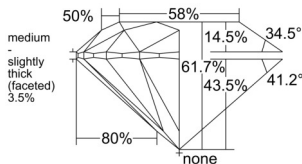

GIA®

FACSIMILE

GIA REPORT 2554548123

Verify this report at GIA.edu

GIA NATURAL DIAMOND DOSSIER®

June 24, 2026
GIA Report Number 2554548123
Shape and Cutting Style ..... Round Brilliant
Measurements ..... 4.74 - 4.75 x 2.93 mm

GRADING RESULTS

Carat Weight ..... 0.40 carat
Color Grade ..... G
Clarity Grade S11
Cut Grade ..... Excellent

ADDITIONAL GRADING INFORMATION

Polish ..... Excellent
Symmetry ..... Excellent
Fluorescence ..... None
Clarity Characteristics ..... Crystal
Inscription(s): GIA 2554548123

PROPORTIONS

GRADING SCALES

GIA COLOR SCALE	GIA CLARITY SCALE	GIA CUT SCALE	
D	FLAWLESS	EXCELLENT	
E	INTERNALLY FLAWLESS		
F		VVS₁	VERY GOOD
G	VVS₂		
H	VS₁	GOOD	
I	VS₂		
J	S1₁	FAIR	
K	S1₂		
L	I₁	POOR	
M	I₂		
N	I₃		
O			
P			
Q			
R			
S			
T			
U			
V			
W			
X			
Y			
Z